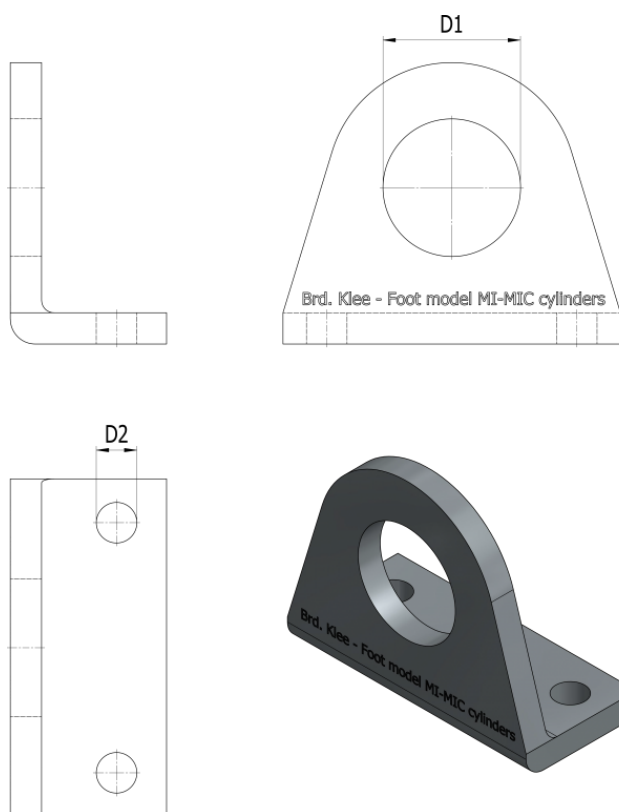

Data Sheet

Article number: 58FMI8LB

Description: Foot bracket for ISO cylinder
ø 8-10

Measures

D1	= 10
D2	= 4.5
For Cylinder	= ø 8-10